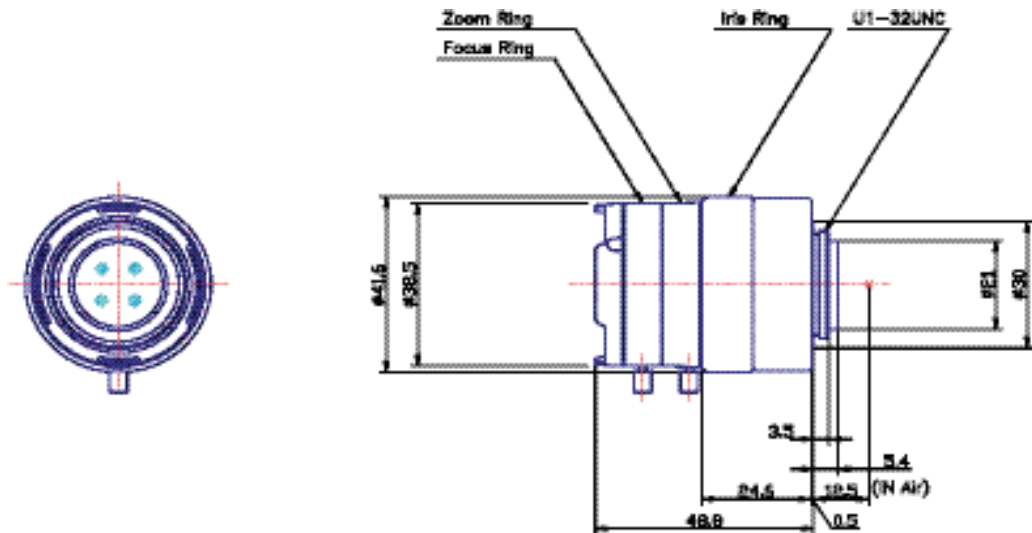

T3Z3510CS-IR

**VARI FOCAL 3X 3.5 Å`10.5mm F1.0 Day&Night type
for 1/3"format cameras, Manual Iris
CS-Mount**

Model No.	T3Z3510CS-IR		Effective	Front	18.6mm Dia
Focal Length	3.5mm - 10.5mm		Lens Aperture	Rear	10.2mm Dia
Max. Aperture Ratio	1 : 1.0		Back Focal Length	Tele	16.3 mm
Max. Image Format	4.8mm x 3.6mm(6mm)			Wide	8.0 mm
Operation Range	Iris	F1.0 - F16C	Flange Back Length	12.5mm	
	Focus	0.3m - Inf.	Mount	CS-Mount	
	Zoom	3.5mm - 10.5mm	Filter Size		
Control	Iris	Manual	Dimensions	41.6mm x 48.8mm	
	Focus	Manual	Weight	63g	
	Zoom	Manual			
Object Dimension at M.O.D.	3.5 mm	52.0cm x 34.1cm			
	8 mm	14.5cm x 10.8cm			
Angle of View	D		108.2°~34.2°mm		
	H	1/3"	81.8°~27.2°mm		
	V		59.2°~20.4°mm		
Operating Temperature	-20 ~ +50mmC				

1/3

CS

Dimensions

Z

SP