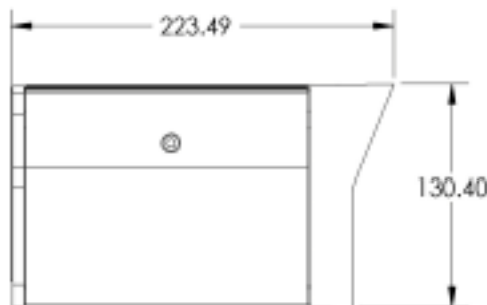

Technical Drawings

Note: All dimensions in millimetres

Specifications

(Other Special Order Models available on request)

EX38NX – Plug and Play Camera, LXR-IDN

CCD Cameras	SX.400 Mono LXR (see CCD Spec Sheet for details)
Lens	Fixed Varifocal Lens
Infrared	90 LEDs, Elliptical FHB Type
Illuminator	850 nm or 940 nm
Photocell	Auto on/off adjustable
Power Control	VRB for 12 VDC or 24 VAC operation
Consumption	22 W max. for mono models @ 12 VDC
Voltage	12 VDC or 24 VAC selectable
Construction	Robust aluminum casting / extrusion Gasketed/Sealed to IP66 / NEMA4
Window	Polycarbonate ¼" on metal frame
Dimensions	138 mm x 130 mm x 222 mm 5.43" x 5.1" x 8.7"
Weight	4.6 lbs (2.1 kg)
Housing Color	Black (other colors by special order)
Wall Bracket	EXMB.023 Included
Cabling	1.6 m (5 feet) video/power
Operational Range	-50°C to +50°C (-58°F to +122°F)
w/ Sunhood	50°C to +60°C (-58°F to +140°F)

Optional:
EXPS.008 Power Supply, 1.0 amp, 120 VAC/ 24 VAC

PSU230/24

Lens Specifications:

Fixed Varifocal (Mono Models Only)

Format	1/3"
Mount	MRX 0.5
Focal Length	4.0 to 8.0 mm
Aperture Ratio	F2.0 to F2.8 – 360
Dimensions	28 dia x 38.0 mm
Weight	35 Grams