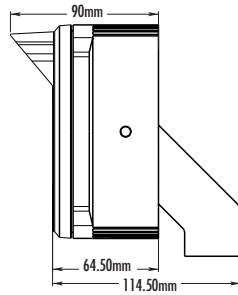

APPLICATIONS

External

- ▶ City centres, parks & public areas
- ▶ Airports
- ▶ Car parks
- ▶ City centres

Internal

- ▶ Warehouses
- ▶ Factories
- ▶ Offices
- ▶ Commercial properties
- ▶ Nightclubs & bars

Note: All dimensions in millimetres.

Note: Distance achievable depends upon the Infra-Red characteristics of CCD camera and lens

ILLUMINATOR SPECIFICATION

LED Array	Current limited, dedicated Derwent PSU
No. of LEDs	252
Average Life	> 5 years
Consumption	50W nominal on full power (external), 40W nominal on low power (internal). Switchable with a dedicated Derwent PSU
Temperature Range	+50°C (122°F) to -50°C (-58°F)
Construction	Robust, aluminium casting & extrusion with acrylic front plate
Dimensions	152 x 188 x 114.5 mm
Colour	Black as standard. Special order other RAL colours, minimum order applies
Weight	1.4 Kg
Cable Length	Supplied with 4m (13ft) of connecting lead
Bracket	Supplied with a U-bracket as standard.

POWER SUPPLY SPECIFICATION - PSULED-HT INCLUDED

Input	230V, 50Hz
Output	Constant current. Full power 36W, low power 25W
Construction	Cast aluminium IP66 rated enclosure.
Colour	Grey (RAL 7035)
Dimensions	140 x 180 x 75mm
Weight	2 Kg