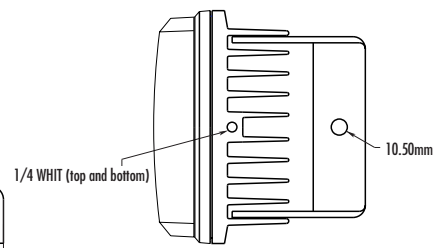

APPLICATIONS

External

- ▶ City centres, parks & public areas
- ▶ Airports
- ▶ Car parks
- ▶ City centres

Internal

- ▶ Warehouses
- ▶ Factories
- ▶ Offices
- ▶ Commercial properties
- ▶ Nightclubs & bars

Note: All dimensions in millimetres.

Note: Distance achievable depends upon the Infra-Red characteristics of CCD camera and lens

ILLUMINATOR SPECIFICATION

LED Array	Current limited, dedicated Derwent PSU
No. of LEDs	252
Average Life	> 5 years
Consumption	50W nominal on full power (external), 40W nominal on low power (internal). Switchable with a dedicated Derwent PSU
Temperature Range	+50°C (122°F) to -50°C (-58°F)
Construction	Robust, aluminium casting & extrusion with acrylic front plate
Dimensions	152 x 188 x 114.5 mm
Colour	Black as standard. Special order other RAL colours, minimum order applies
Weight	1.4 Kg
Cable Length	Supplied with 4m (13ft) of connecting lead
Bracket	Supplied with a U-bracket as standard.