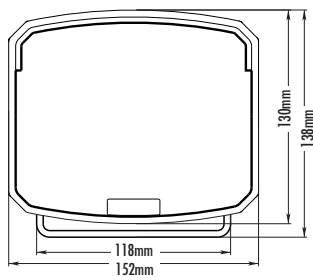

APPLICATIONS

External

- ▶ City centres, parks & public areas
- ▶ Airports
- ▶ Car parks
- ▶ City centres

Internal

- ▶ Warehouses
- ▶ Factories
- ▶ Offices
- ▶ Commercial properties
- ▶ Nightclubs & bars

Note: All dimensions in millimetres.

Note: Distance achievable depends upon the Infra-Red characteristics of CCD camera and lens

ILLUMINATOR SPECIFICATION

LED Array	Current limited, dedicated Derwent PSU
No. of LEDs	252
Average Life	> 5 years
Consumption	50W nominal on full power (external), 40W nominal on low power (internal). Switchable with a dedicated Derwent PSU
Temperature Range	+50°C (122°F) to -50°C (-58°F)
Construction	Robust, aluminium casting & extrusion with acrylic front plate
Dimensions	152 x 188 x 114.5 mm
Colour	Black as standard. Special order other RAL colours, minimum order applies
Weight	1.4 Kg
Cable Length	Supplied with 4m (13ft) of connecting lead
Bracket	Supplied with a U-bracket as standard.

POWER SUPPLY SPECIFICATION - PSULED-HT INCLUDED

Input	230V, 50Hz
Output	Constant current. Full power 36W, low power 25W
Construction	Cast aluminium IP66 rated enclosure.
Colour	Grey (RAL 7035)
Dimensions	140 x 180 x 75mm
Weight	2 Kg